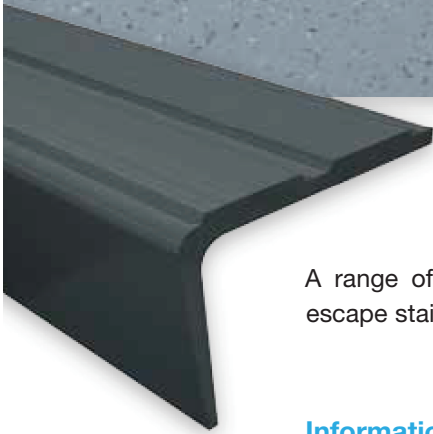

Flexible pvc - Stair Edgings

A range of one-piece slip-resistant stair edgings recommended for use on escape stairs and in other light traffic areas.

Information:

- Suitable for use in interior dry conditions.
- Supplied in 2.75m and 3.20m stock lengths.
- For larger colour swatches, Light Reflectance Values (LRVs) and NCS references see page 16.

Visit: www.gradusworld.com to download: AutoCAD drawings, Gradus & NBS Specifications, Cleaning & Maintenance, Installation Guidelines and Health & Safety Data Sheets.

One-piece slip-resistant pvc stair edging for light traffic use

Channel:

- Black ●
- Brown ●
- Granite ●
- Dove ●
- Snowdrift ○

Colour For larger colour swatches, Light Reflectance Values (LRVs) and NCS references see page 16.

Gauge Recommended for light traffic, e.g. escape stairs. Typically used with resilient floorings.