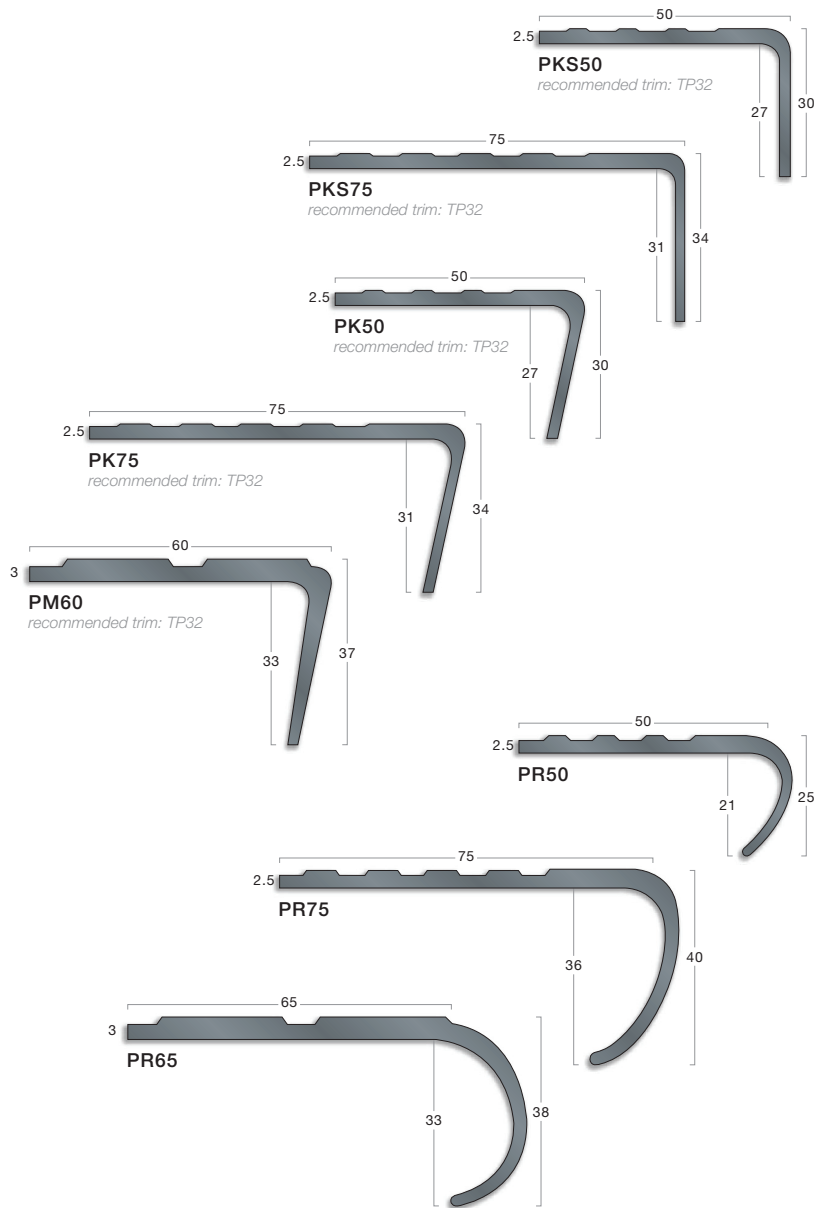

# Flexible pvc - Stair Edgings

A range of one-piece slip-resistant stair edgings recommended for use on escape stairs and in other light traffic areas.

## Information:

- Suitable for use in interior dry conditions.
- Supplied in 2.75m and 3.20m stock lengths.
- For larger colour swatches, Light Reflectance Values (LRVs) and NCS references see page 16.

Visit: [www.gradusworld.com](http://www.gradusworld.com) to download: AutoCAD drawings, Gradus & NBS Specifications, Cleaning & Maintenance, Installation Guidelines and Health & Safety Data Sheets.

One-piece slip-resistant pvc stair edging for light traffic use

**Trims** For recommended trims see individual profiles. For further information on trims see pages 42 to 49.

**Profiles** Dimensions shown are nominal. Illustrations are 70% size in mm. Products subject to minor design alterations without notice.