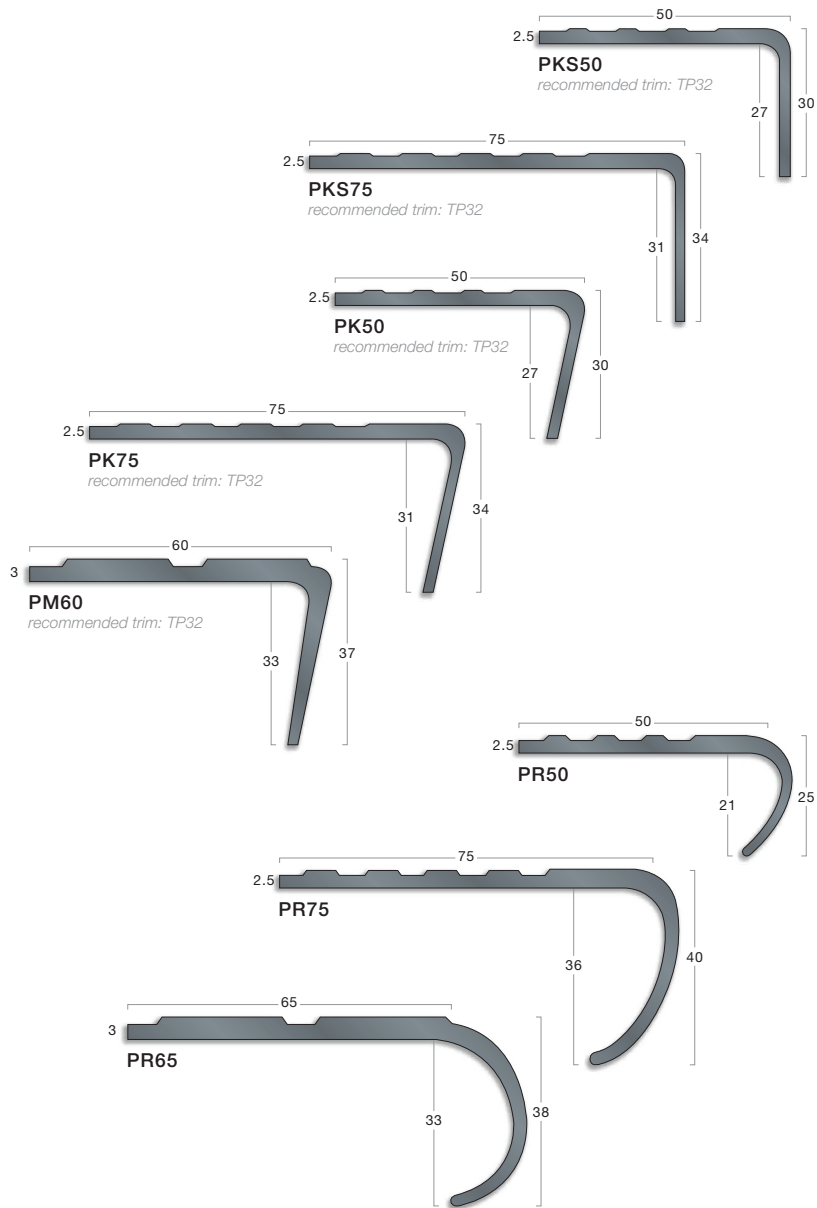

Flexible pvc - Stair Edgings

A range of one-piece slip-resistant stair edgings recommended for use on escape stairs and in other light traffic areas.

Information:

- Suitable for use in interior dry conditions.
- Supplied in 2.75m and 3.20m stock lengths.
- For larger colour swatches, Light Reflectance Values (LRVs) and NCS references see page 16.

Visit: www.gradusworld.com to download: AutoCAD drawings, Gradus & NBS Specifications, Cleaning & Maintenance, Installation Guidelines and Health & Safety Data Sheets.

One-piece slip-resistant pvc stair edging for light traffic use

Channel:

- Black ●
- Brown ●
- Granite ●
- Dove ●
- Snowdrift ○

Colour For larger colour swatches, Light Reflectance Values (LRVs) and NCS references see page 16.

Gauge Recommended for light traffic, e.g. escape stairs. Typically used with resilient floorings.

Trims For recommended trims see individual profiles. For further information on trims see pages 42 to 49.

Profiles Dimensions shown are nominal. Illustrations are 70% size in mm. Products subject to minor design alterations without notice.